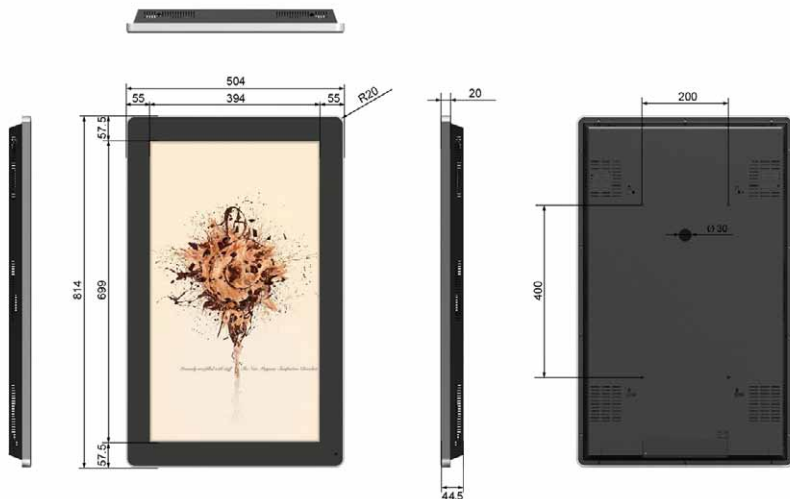

The new Slimline Digital Advertising Displays also feature HDMI and VGA inputs, allowing you to connect any number of external devices such as a PC or external media player. A free wall mount is also included allowing you to mount your display in both landscape and portrait orientations.

## 32" SLIMLINE DIGITAL ADVERTISING DISPLAY

32" Slimline Digital Advertising Display

Display Size	32 Inch
Resolution	1366x768
Display Area (mm)	699x394
Aspect Ratio	16:9
Unit Size (WxHxD mm)	814x504x44.5
Package Size (WxHxD mm)	960x630x140
VESA Holes (mm)	400x200
Net Weight (kg)	15.2
Gross Weight (kg)	19.1
Brightness (cd/m <sup>2</sup> )	500
Colour	16.7M
Viewing Angle	178°
Contrast Ratio	3000:1
Power Consumption (W)	100
Input Voltage	AC110~240V(50Hz~60Hz)
Working Temperature	0 °C to 50 °C
Media Formats	Video (MPG, AVI, MP4, RM, RMVB, TS), Audio (MP3, WMA), Image (JPG, GIF, BMP, PNG)
AV Signal Inputs	HDMI, VGA, Audio Socket (3.5mm)
Audio	5W, 8Ω
Internal Flash Memory	4GB
Accessories	Remote Control, Scheduling Software CD, Wall Mount, Key, User Manual